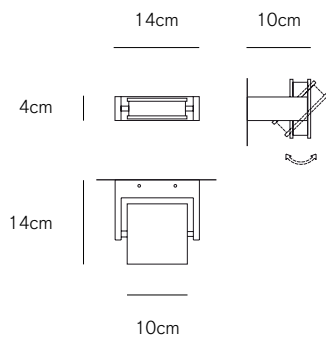

0039.10

vattaggio/wattage

10 W

kelvin/colour temperature

3.000 K

lumen

650 lm

materiale / material

Alluminio + Acrilico
Aluminium + Acrylic